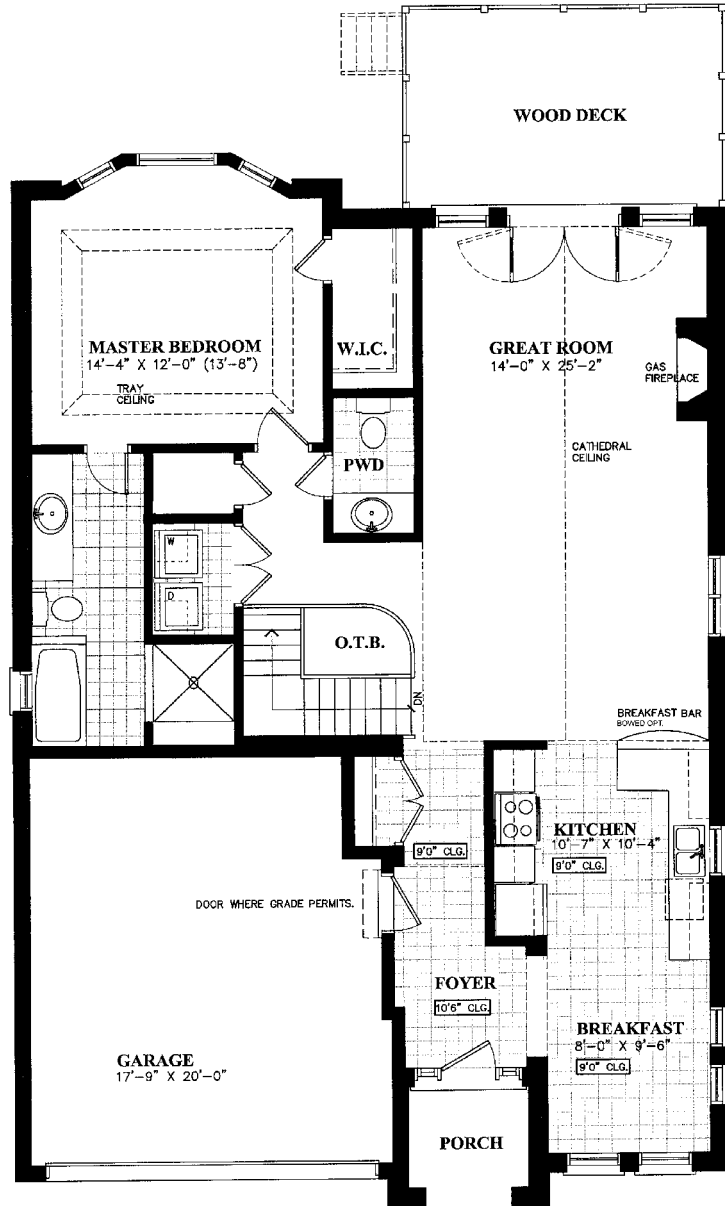

The **VERONA**

VISTAS

B R I A R H I L L

Elevation | A

1300 sq ft

ARTIST'S CONCEPT

Elevation | B

Building Adult Lifestyle Communities Since 1985

705.435.5503 or visit us at www.briarhill.on.ca

NESTLED ABOVE THE ROLLING HILLS OF THE NOTTAWASAGA VALLEY IN ALLISTON, ONTARIO

The VERONA

1300 sq ft

VISTAS

BRIAR HILL

First Floor Plan

ELEVATION "A"

Basement Floor Plan

PART BASEMENT PLAN
ELEVATION "B"