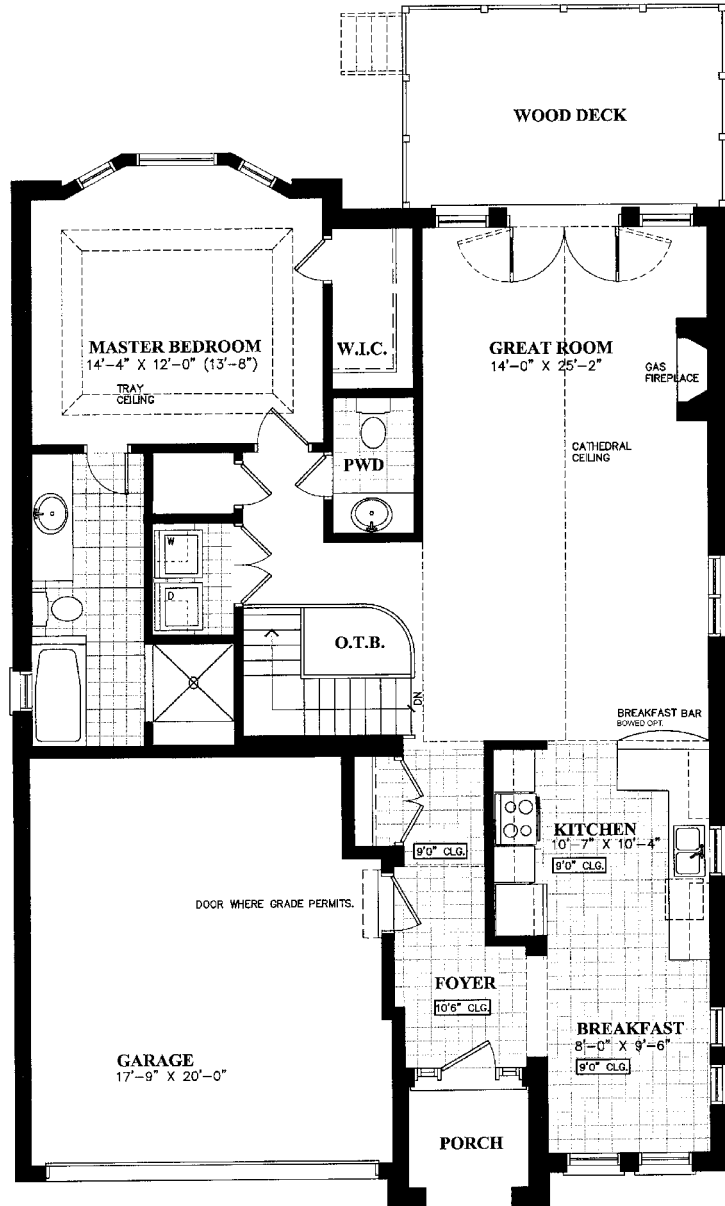

The **VERONA**

VISTAS

B R I A R H I L L

Elevation | A

1300 sq ft

Elevation | B

ARTIST'S CONCEPT

Building Adult Lifestyle Communities Since 1985

705.435.5503 or visit us at www.briarhill.on.ca

NESTLED ABOVE THE ROLLING HILLS OF THE NOTTAWASAGA VALLEY IN ALLISTON, ONTARIO

The **VERONA**
1300 sq ft

VISTAS
B R I A R H I L L

First Floor Plan

ELEVATION "A"

Basement Floor Plan