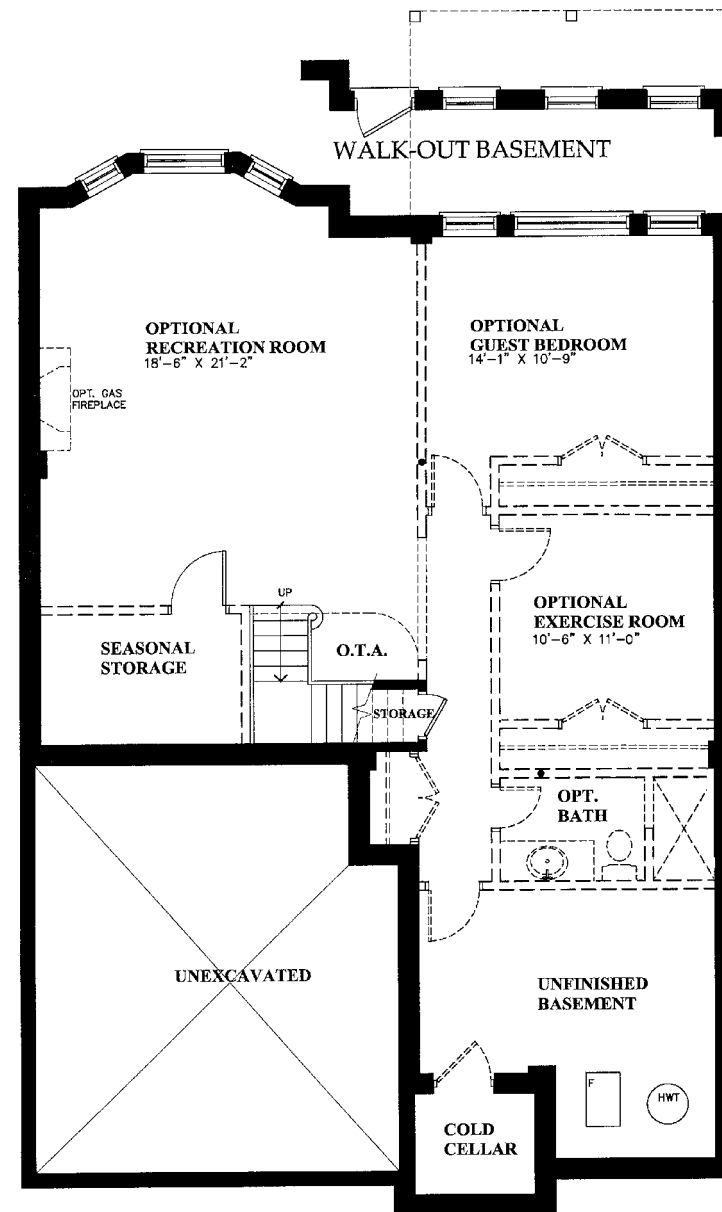

The **VERONA**

VISTAS

B R I A R H I L L

Elevation | A

1300 sq ft

ARTIST'S CONCEPT

Elevation | B

Building Adult Lifestyle Communities Since 1985

705.435.5503 or visit us at www.briarhill.on.ca

NESTLED ABOVE THE ROLLING HILLS OF THE NOTTAWASAGA VALLEY IN ALLISTON, ONTARIO

The VERONA

1300 sq ft

VISTAS

BRIAR HILL

First Floor Plan

ELEVATION "A"

Basement Floor Plan

PART BASEMENT PLAN
ELEVATION "B"